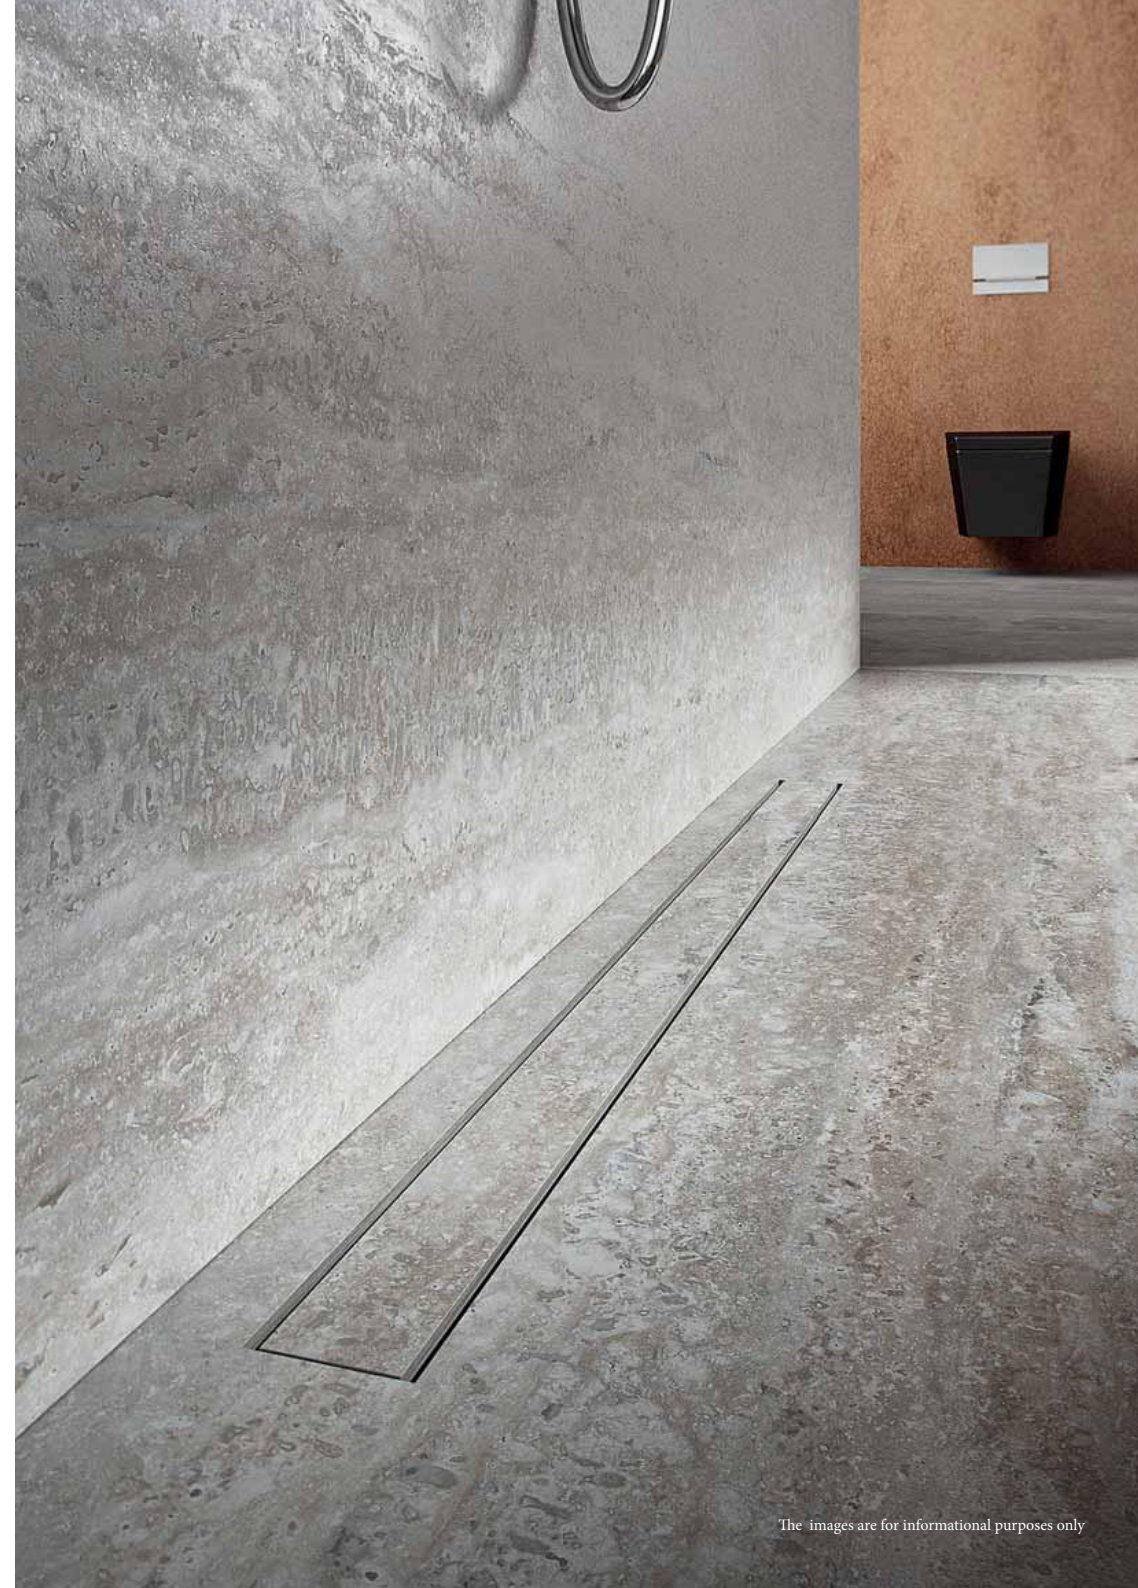

Walk-In shower panel

Brand: Roth

Finish: matte black

Shower drain

Installed on shower floor

Brand: Alcadrin

Finish: with grate for tile insertion, stainless steel

Heating radiators