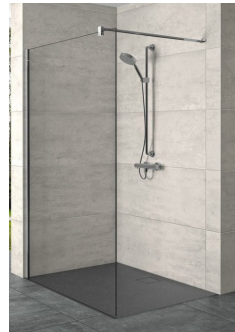

Sanitary fittings

BASIN IN BATHROOM

with tap hole and overflow

Brand: Laufen Pro S

Dimensions: 60 x 46,5 cm

Finish: white ceramic, glossy, polished underside edge

SINGLE LEVER BASIN MIXER

without drain

Brand: Grohe Essence New

Finish: chrome

Sanitary fittings

WALL-HUNG TOILET

including slim seat with soft close lid

Brand: Laufen Pro

Finish: white ceramic

FLUSH BUTTON

dual flush mechanism for large and small flush

Brand: Geberit

Finish: chrome

Sanitary fittings

SHOWER HEAD

on arm

Brand: Grohe Rainshower Mono 310
Finish: chrome

WALK-IN SHOWER

Brand: Hüppe Design Walk-In
Finish: glass, chrome

SHOWER MIXER

shower mixer and hand shower
Brand: Grohe Essence New
Finish: chrome

SHOWER DRAIN

wall mounted installation
Brand: Alcadrain Professional Low
Finish: with grate for tile insertion, stainless steel